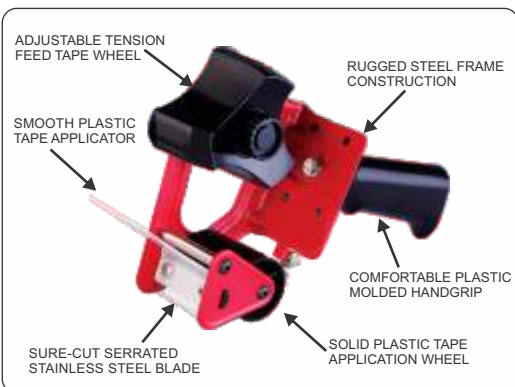

### Loading Instructions:-

1. Press tape Roll on tension feed tape wheel

2. Feed tape between lower guide bar & tape application wheel

3. Cut off Excess tape & begin Dispensing

4. Place dispenser on carton to be sealed. Apply pressure and pull dispenser toward you.